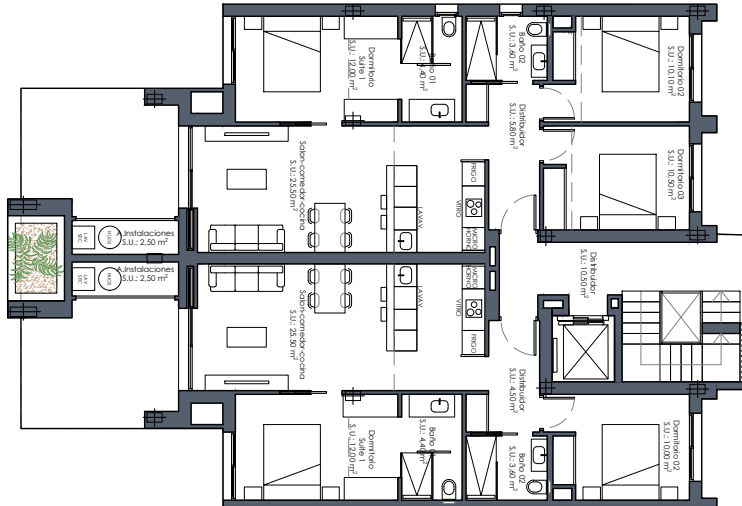

AREA beach VII "La Serena"

EXCLUSIVE HOMES - PERSONALIZED ATTENTION

BLOQUE 1

66	63	60	57	54	51
65	62	59	56	53	50
64	61	58	55	52	49

BLOQUE 2

48	45	42	39
47	44	41	38
46	43	40	37

PLANTA SEGUNDA
PLANTA PRIMERA
PLANTA BAJA

BLOQUE 3

36	33	30	27
35	32	29	26
34	31	28	25

BLOQUE 4

24	21	18	15
23	20	17	14
22	19	16	13

BLOQUE 5

12	09	06	03
11	08	05	02
10	07	04	01

PLANTA SEGUNDA
PLANTA PRIMERA
PLANTA BAJA

AREA beach VII "la Serena"

AREA beach VII "la Serena"

EXCLUSIVE HOMES - PERSONALIZED ATTENTION

Standard Ground Floor

Housing	85*
Terrace	12
Total	97

3 Bedrooms
2 Bathrooms
Constructed surface m²

Housing	70,50*
Terrace	12
Total	82,50

2 Bedrooms
2 Bathrooms
Constructed surface m²

Standard First Floor

Housing	85*
Terrace	12
Total	97

3 Bedrooms
2 Bathrooms
Constructed surface m²

Housing	70,50*
Terrace	12
Total	82,50

2 Bedrooms
2 Bathrooms
Constructed surface m²