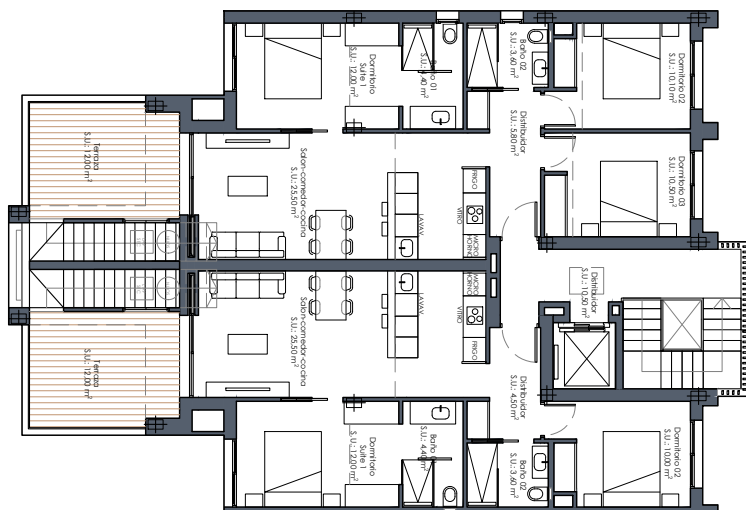

BLOQUE 3

36	33	30	27
35	32	29	26
34	31	28	25

BLOQUE 4

24	21	18	15
23	20	17	14
22	19	16	13

BLOQUE 5

12	09	06	03
11	08	05	02
10	07	04	01

PLANTA SEGUNDA
PLANTA PRIMERA
PLANTA BAJA

AREA beach VII "la Serena"

AREA beach VII "la Serena"

EXCLUSIVE HOMES - PERSONALIZED ATTENTION

Standard Ground Floor

Housing	85*
Terrace	12
Total	97

3 Bedrooms
2 Bathrooms
Constructed surface m²

Housing	70,50*
Terrace	12
Total	82,50

2 Bedrooms
2 Bathrooms
Constructed surface m²

Standard First Floor

Housing	85*
Terrace	12
Total	97

3 Bedrooms
2 Bathrooms
Constructed surface m²

Housing	70,50*
Terrace	12
Total	82,50

2 Bedrooms
2 Bathrooms
Constructed surface m²

Standard Second Floor

Housing	85*
Terrace	12
Total	97
Solarium	80

3 Bedrooms
2 Bathrooms
Constructed surface m²

Housing	70,50*
Terrace	12
Total	82,50
Solarium	68

2 Bedrooms
2 Bathrooms
Constructed surface m²