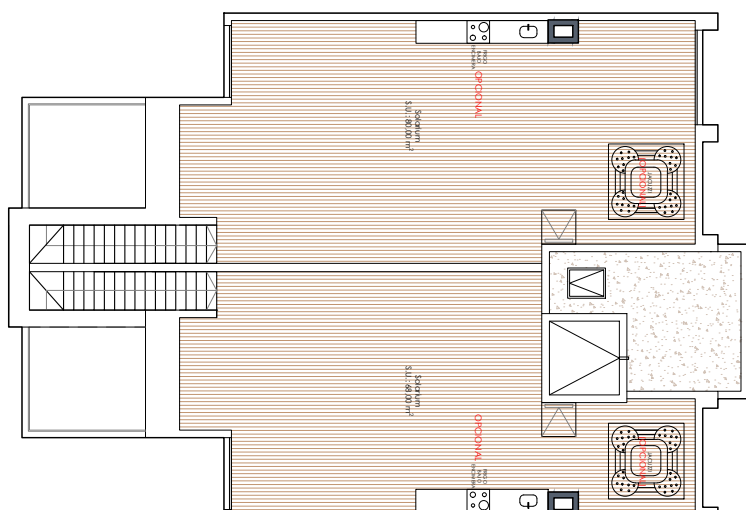

BLOQUE 3

36	33	30	27
35	32	29	26
34	31	28	25

BLOQUE 4

24	21	18	15
23	20	17	14
22	19	16	13

BLOQUE 5

12	09	06	03
11	08	05	02
10	07	04	01

PLANTA SEGUNDA
PLANTA PRIMERA
PLANTA BAJA

AREA beach VII "la Serena"

AREA beach VII "la Serena"

EXCLUSIVE HOMES - PERSONALIZED ATTENTION

Standard Ground Floor

Housing	85*
Terrace	12
Total	97

3 Bedrooms
2 Bathrooms
Constructed surface m²

Housing	70,50*
Terrace	12
Total	82,50

2 Bedrooms
2 Bathrooms
Constructed surface m²

Standard First Floor

Housing	85*
Terrace	12
Total	97

3 Bedrooms
2 Bathrooms
Constructed surface m²

Housing	70,50*
Terrace	12
Total	82,50

2 Bedrooms
2 Bathrooms
Constructed surface m²

Standard Second Floor

Housing	85*
Terrace	12
Total	97
Solarium	80

3 Bedrooms
2 Bathrooms
Constructed surface m²

Housing	70,50*
Terrace	12
Total	82,50
Solarium	68

2 Bedrooms
2 Bathrooms
Constructed surface m²